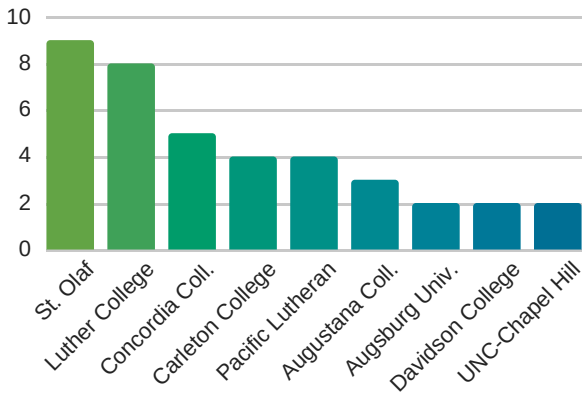

LUTHERAN VOLUNTEER CORPS

INTENTIONAL COMMUNITY | SIMPLE & SUSTAINABLE LIVING | SOCIAL JUSTICE

TOP COLLEGES

VOLUNTEERS/PLACEMENTS BY CITY

BALTIMORE, MD

Clara Hesler - B'More Clubhouse | Carleton College
Erin Michel - Health Care for the Homeless | Oberlin College
Hannah Wright - Health Care for the Homeless | Luther College
Laura Lampson - World Relief Immigration Clinic | Pacific Lutheran University
Narges Mohammad Mahdi - Lutheran Immigration and Refugee Service | Muhlenberg College